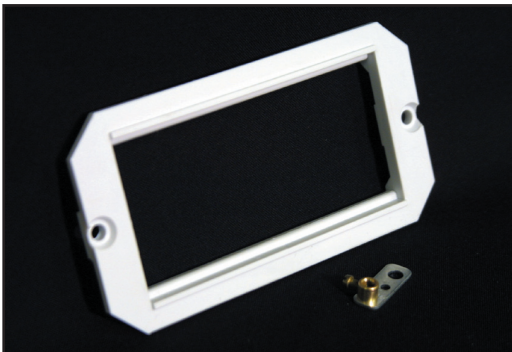

SECTION 2 - Data Products

DECORATIVE METAL FACEPLATES

A range of faceplates which accept modules from the CTS range. These high quality metal plates are supplied to order.

A variety of finishes are available:

- Brass, Georgian style – rope edge, 1 gang, 2 module
- Brass, Victorian style – plain edge, 1 gang, 2 module
- Satin chrome, Victorian style – plain edge, 1 gang, 2 module
- Stainless steel, Victorian style - plain edge, 1 gang, 2 module
- Satin chrome, Victorian style - plain edge, 2 gang, 4 module
- Brass, Victorian style - plain edge, 2 gang, 4 module

Order Ref.
D 028
D 0281
D 0282
D 028ST
D 0282Q
D 028Q

Modules supplied separately in white or black, see page 9.

MODULAR FRAMES

Plastic modular frames to fit metal plates and accommodate the e-mod range of modules.

- Modular frame, 74mm x 74mm, 2 module, white
- Modular frame, 74mm x 74mm, 2 module, black
- Modular frame, 148mm x 74mm, 4 module, white
- Modular frame, 148mm x 74mm, 4 module, black

R 011
R 011B
R 011QW
R 011QB