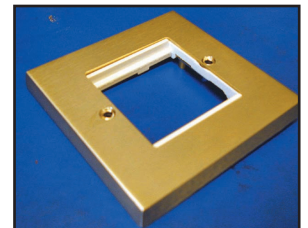

SECTION 2 - Data Products

DECORATIVE METAL FACEPLATES

A range of faceplates which accept modules from the CTS range. These high quality metal plates are supplied to order.

A variety of finishes are available:

- Brass, Georgian style – rope edge, 1 gang, 2 module
- Brass, Victorian style – plain edge, 1 gang, 2 module
- Satin chrome, Victorian style – plain edge, 1 gang, 2 module
- Stainless steel, Victorian style - plain edge, 1 gang, 2 module
- Satin chrome, Victorian style - plain edge, 2 gang, 4 module
- Brass, Victorian style - plain edge, 2 gang, 4 module

Order Ref.
D 028
D 0281
D 0282
D 028ST
D 0282Q
D 028Q

Modules supplied separately in white or black, see page 9.

MODULAR FRAMES

Plastic modular frames to fit metal plates and accommodate the e-mod range of modules.

- Modular frame, 74mm x 74mm, 2 module, white
- Modular frame, 74mm x 74mm, 2 module, black
- Modular frame, 148mm x 74mm, 4 module, white
- Modular frame, 148mm x 74mm, 4 module, black

R 011
R 011B
R 011QW
R 011QB