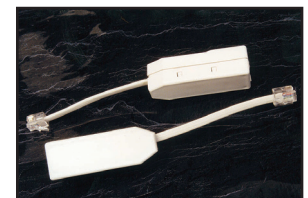

RJ - BT Adaptors - a series of baluns manufactured by CTSM Ltd.

RJ45 - BT adaptors - c/w 100mm leads.

- RJ45 - BT full master
- RJ45 - BT PABX master
- RJ45 - BT secondary (slave)
- RJ45 - ISDN

Order Ref.
D 004
D 005
D 006
D 005IDSN