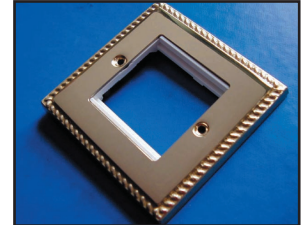

SECTION 2 - Data Products

DECORATIVE METAL FACEPLATES

A range of faceplates which accept modules from the CTS range. These high quality metal plates are supplied to order.

A variety of finishes are available:

- Brass, Georgian style – rope edge, 1 gang, 2 module
- Brass, Victorian style – plain edge, 1 gang, 2 module
- Satin chrome, Victorian style – plain edge, 1 gang, 2 module
- Stainless steel, Victorian style - plain edge, 1 gang, 2 module
- Satin chrome, Victorian style - plain edge, 2 gang, 4 module
- Brass, Victorian style - plain edge, 2 gang, 4 module

Order Ref.
D 028
D 0281
D 0282
D 028ST
D 0282Q
D 028Q

Modules supplied separately in white or black, see page 9.

MODULAR FRAMES

Plastic modular frames to fit metal plates and accommodate the e-mod range of modules.