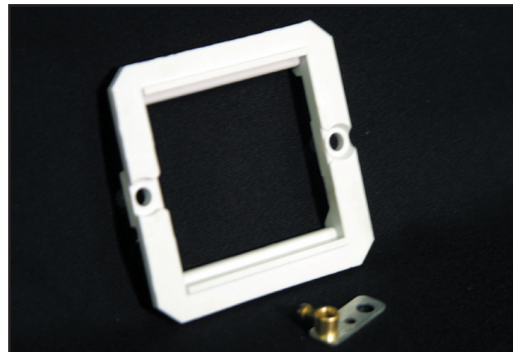

SECTION 2 - Data Products

DECORATIVE METAL FACEPLATES

A range of faceplates which accept modules from the CTS range. These high quality metal plates are supplied to order.

A variety of finishes are available:

- Brass, Georgian style – rope edge, 1 gang, 2 module
- Brass, Victorian style – plain edge, 1 gang, 2 module
- Satin chrome, Victorian style – plain edge, 1 gang, 2 module
- Stainless steel, Victorian style - plain edge, 1 gang, 2 module
- Satin chrome, Victorian style - plain edge, 2 gang, 4 module
- Brass, Victorian style - plain edge, 2 gang, 4 module

Order Ref.
D 028
D 0281
D 0282
D 028ST
D 0282Q
D 028Q

Modules supplied separately in white or black, see page 9.

MODULAR FRAMES

Plastic modular frames to fit metal plates and accommodate the e-mod range of modules.

- Modular frame, 74mm x 74mm, 2 module, white
- Modular frame, 74mm x 74mm, 2 module, black
- Modular frame, 148mm x 74mm, 4 module, white
- Modular frame, 148mm x 74mm, 4 module, black

R 011
R 011B
R 011QW
R 011QB